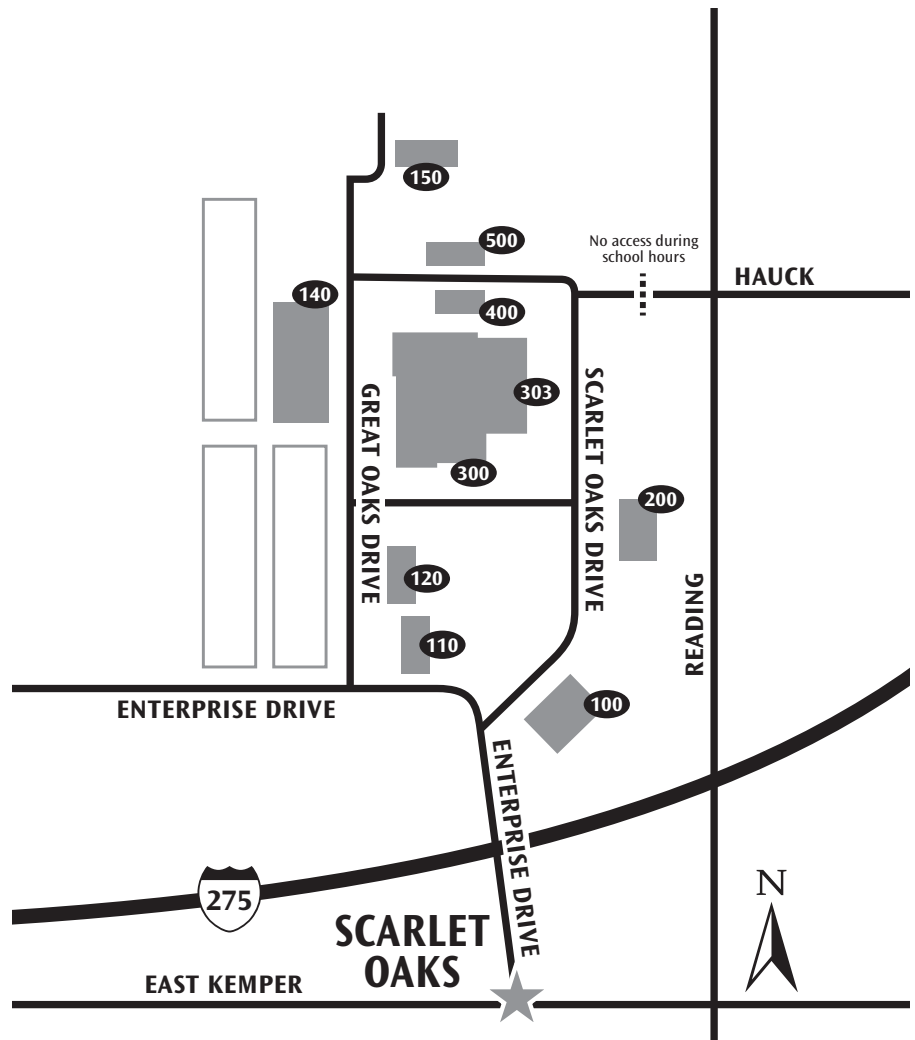

**From I-71:** Take I-275 West to Mosteller Road (Exit #44)

**From I-75:** Take I-275 East to Mosteller Road (Exit #44)

Turn left (south) onto Mosteller Road

Turn left at the first traffic light onto East Kemper Road

At the second traffic light (0.7 miles), turn left at Enterprise Drive

**For iSpace/Instructional Resource Center:** Parking lot driveway is on the right on Enterprise Drive just before Scarlet Oaks Drive.

**For the District Office:** Follow Enterprise Drive. Parking lot driveway is just past Scarlet Oaks Drive.

**For Scarlet Oaks, Public Safety Services, Adult Workforce Development, and other buildings:** Turn right at Scarlet Oaks Drive; follow campus map or signs to the appropriate building.

iSpace/Instructional Resource Center	100 Scarlet Oaks Drive
Public Safety Services	200 Scarlet Oaks Drive
Scarlet Oaks (main building)	300 Scarlet Oaks Drive
Scarlet Adult Education (Entry 3)	303 Scarlet Oaks Drive
Veterinary Assisting building	400 Scarlet Oaks Drive
Firehouse	500 Scarlet Oaks Drive
Warehouse	140 Great Oaks Drive
Garage	120 Great Oaks Drive
District Office	110 Great Oaks Drive