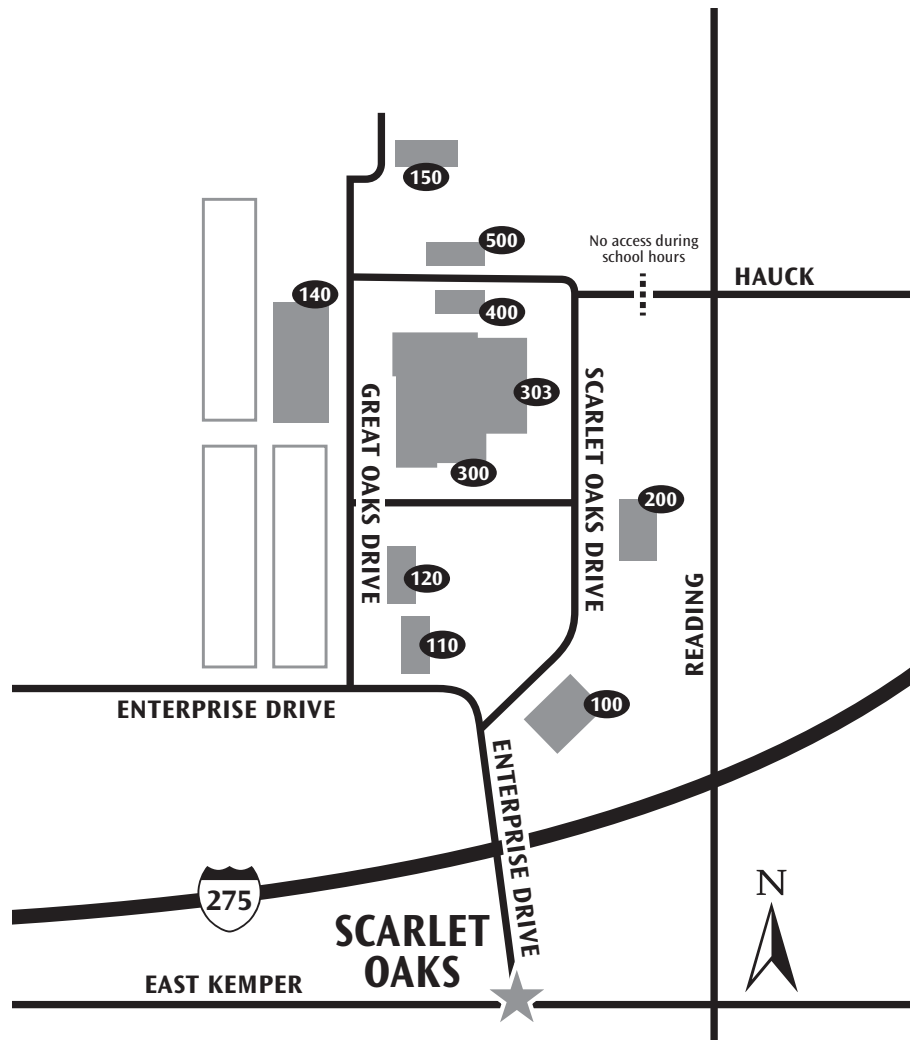

Great Oaks Career Campuses

District Office

110 Great Oaks Drive
Cincinnati, OH 45241
513.771.8840

Scarlet Oaks Career Campus

300 Scarlet Oaks Drive
Cincinnati, OH 45241
513.771.8810

PLEASE NOTE: Some GPS and map programs are having difficulty recognizing the new street addresses. To get online directions to this campus, use 3254 E. Kemper Road, Cincinnati 45241.

From I-71: Take I-275 West to Mosteller Road (Exit #44)

From I-75: Take I-275 East to Mosteller Road (Exit #44)

Turn left (south) onto Mosteller Road

Turn left at the first traffic light onto East Kemper Road

At the second traffic light (0.7 miles), turn left at Enterprise Drive

For the Instructional Resource Center: Parking lot driveway is on the right on Enterprise Drive just before Scarlet Oaks Drive.

For the District Office: Follow Enterprise Drive. Parking lot driveway is just past Scarlet Oaks Drive.

For Scarlet Oaks, Public Safety Services, Adult Workforce Development, and other buildings: Turn right at Scarlet Oaks Drive; follow campus map or signs to the appropriate building.

Instructional Resource Center	100 Scarlet Oaks Drive
Public Safety Services	200 Scarlet Oaks Drive
Scarlet Oaks (main building)	300 Scarlet Oaks Drive
Scarlet Adult Education (Entry 3)	303 Scarlet Oaks Drive
Veterinary Assisting building	400 Scarlet Oaks Drive
Firehouse	500 Scarlet Oaks Drive
Warehouse	140 Great Oaks Drive
Garage	120 Great Oaks Drive
District Office	110 Great Oaks Drive