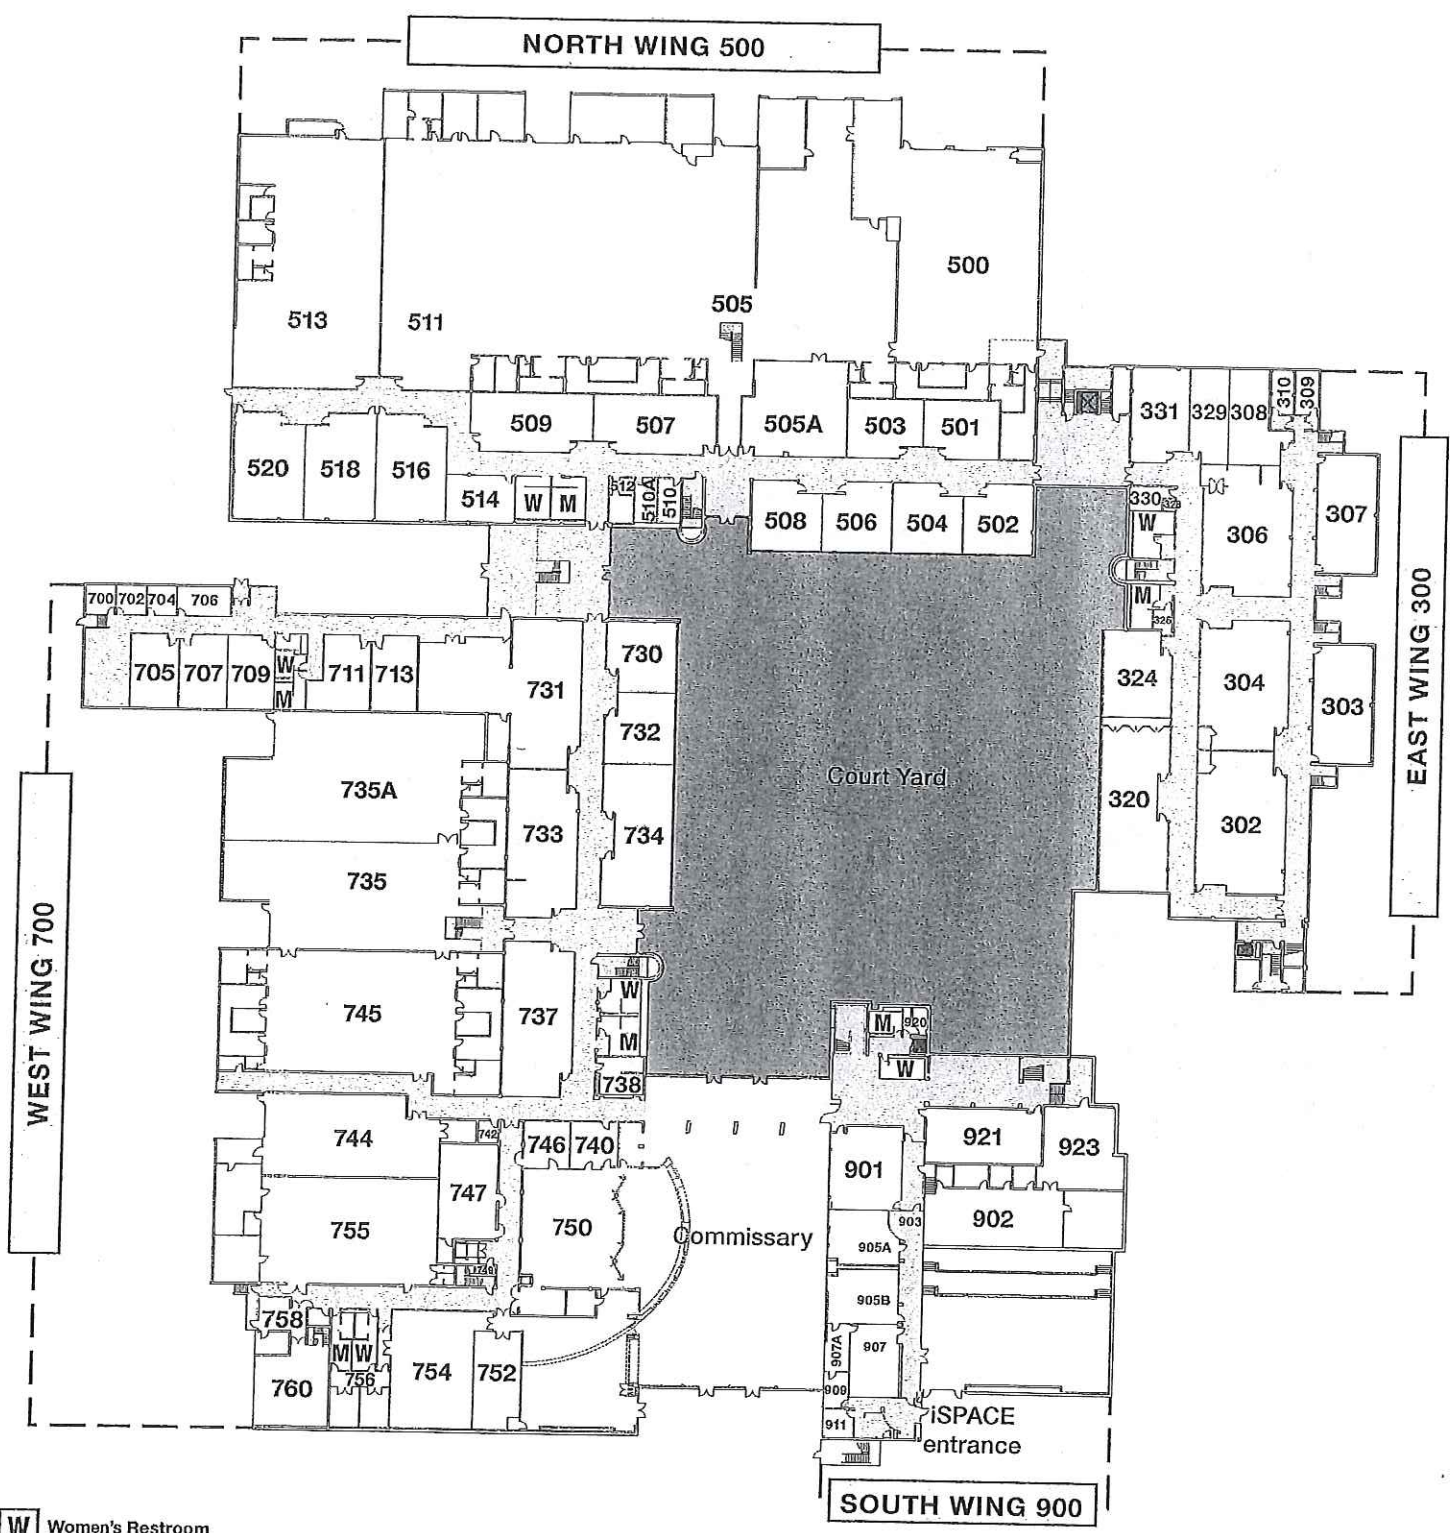

Scarlet Oaks Campus

Letany Conference

Lower Level (LL)

- W** Women's Restroom
- M** Men's Restroom
-  Elevator
-  Stairs